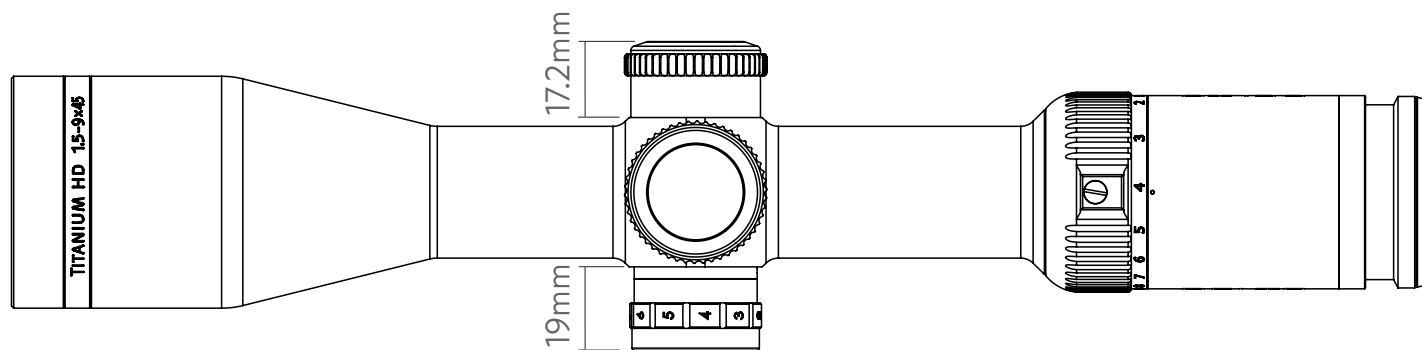

# 1.5-9x45

SKU DO-2466 with 2D (MOA)  
SKU DO-2467 with 4A S (MOA)  
SKU DO-2468 with 4A S (MRAD)

Length 323mm  
Weight 680g

Large exit pupil  
for fast target  
acquisition

Crisp image  
HD optics

Turrets	Capped
Magnification Range	1.5x – 9x
Objective Diameter	45mm
Reticle Position	2nd focal plane
Field of View @100m	25.4m – 4.2m
Exit Pupil Diameter	11 – 5mm
Eye Relief @1.5x	82 – 94mm
Eye Relief @9x	82 – 94mm
Diopter Setting Range	±3.0D
Illumination	Dot
Per Click	0.25MOA   0.1mrad
Elevation Adjustment	60MOA   22mrad
Windage Adjustment	60MOA   22mrad
Tube Diameter	30mm
Water Proof (N2)	0.3kg/cm <sup>2</sup>
Length	323mm
Weight	680g
Warranty	10 years

THE AIM IS OPTICAL PERFECTION

TITANIUM HD  
**1.5-9x45**

THE AIM IS OPTICAL PERFECTION

2D

THE AIM IS OPTICAL PERFECTION

4AS

THE AIM IS OPTICAL PERFECTION