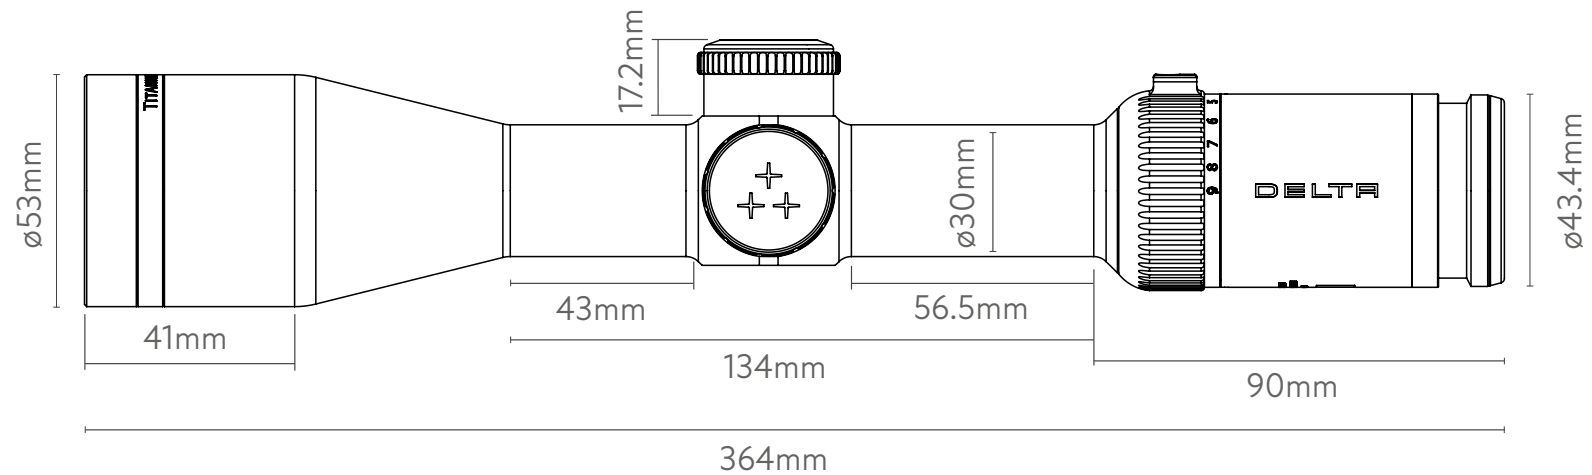

# 1.5-9x45

SKU DO-2466 with 2D (MOA)  
SKU DO-2467 with 4A S (MOA)  
SKU DO-2468 with 4A S (MRAD)

Length 323mm  
Weight 680g

Large exit pupil  
for fast target  
acquisition

Crisp image  
HD optics

Turrets	Capped
Magnification Range	1.5x – 9x
Objective Diameter	45mm
Reticle Position	2nd focal plane
Field of View @100m	25.4m – 4.2m
Exit Pupil Diameter	11 – 5mm
Eye Relief @1.5x	82 – 94mm
Eye Relief @9x	82 – 94mm
Diopter Setting Range	±3.0D
Illumination	Dot
Per Click	0.25MOA   0.1mrad
Elevation Adjustment	60MOA   22mrad
Windage Adjustment	60MOA   22mrad
Tube Diameter	30mm
Water Proof (N2)	0.3kg/cm <sup>2</sup>
Length	323mm
Weight	680g
Warranty	10 years

THE AIM IS OPTICAL PERFECTION

TITANIUM HD  
**1.5-9x45**

THE AIM IS OPTICAL PERFECTION

2D

THE AIM IS OPTICAL PERFECTION

4AS

THE AIM IS OPTICAL PERFECTION