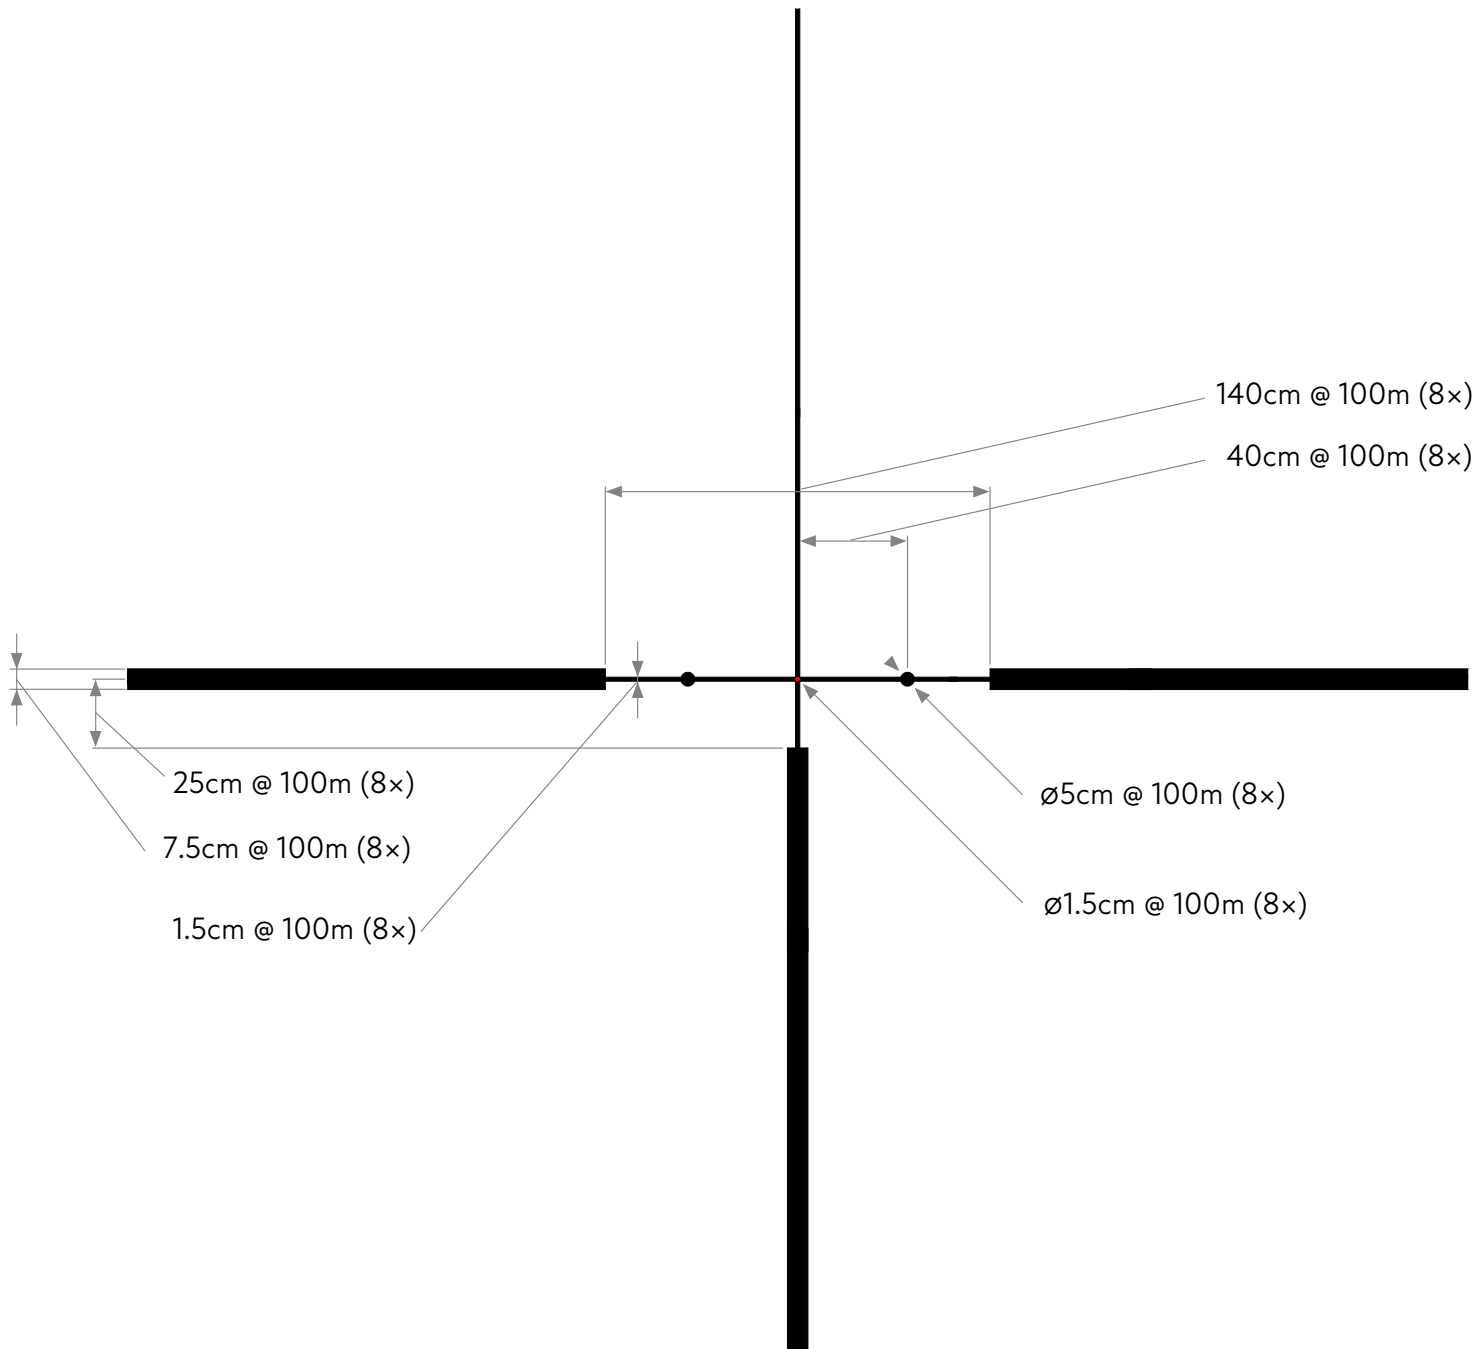

# 1.5-9x45

SKU DO-2466 with 2D (MOA)  
SKU DO-2467 with 4A S (MOA)  
SKU DO-2468 with 4A S (MRAD)

Length 323mm  
Weight 680g

Large exit pupil  
for fast target  
acquisition

Crisp image  
HD optics

Turrets	Capped
Magnification Range	1.5x – 9x
Objective Diameter	45mm
Reticle Position	2nd focal plane
Field of View @100m	25.4m – 4.2m
Exit Pupil Diameter	11 – 5mm
Eye Relief @1.5x	82 – 94mm
Eye Relief @9x	82 – 94mm
Diopter Setting Range	±3.0D
Illumination	Dot
Per Click	0.25MOA   0.1mrad
Elevation Adjustment	60MOA   22mrad
Windage Adjustment	60MOA   22mrad
Tube Diameter	30mm
Water Proof (N2)	0.3kg/cm <sup>2</sup>
Length	323mm
Weight	680g
Warranty	10 years

THE AIM IS OPTICAL PERFECTION

TITANIUM HD  
**1.5-9x45**

THE AIM IS OPTICAL PERFECTION

2D

THE AIM IS OPTICAL PERFECTION

4AS

THE AIM IS OPTICAL PERFECTION