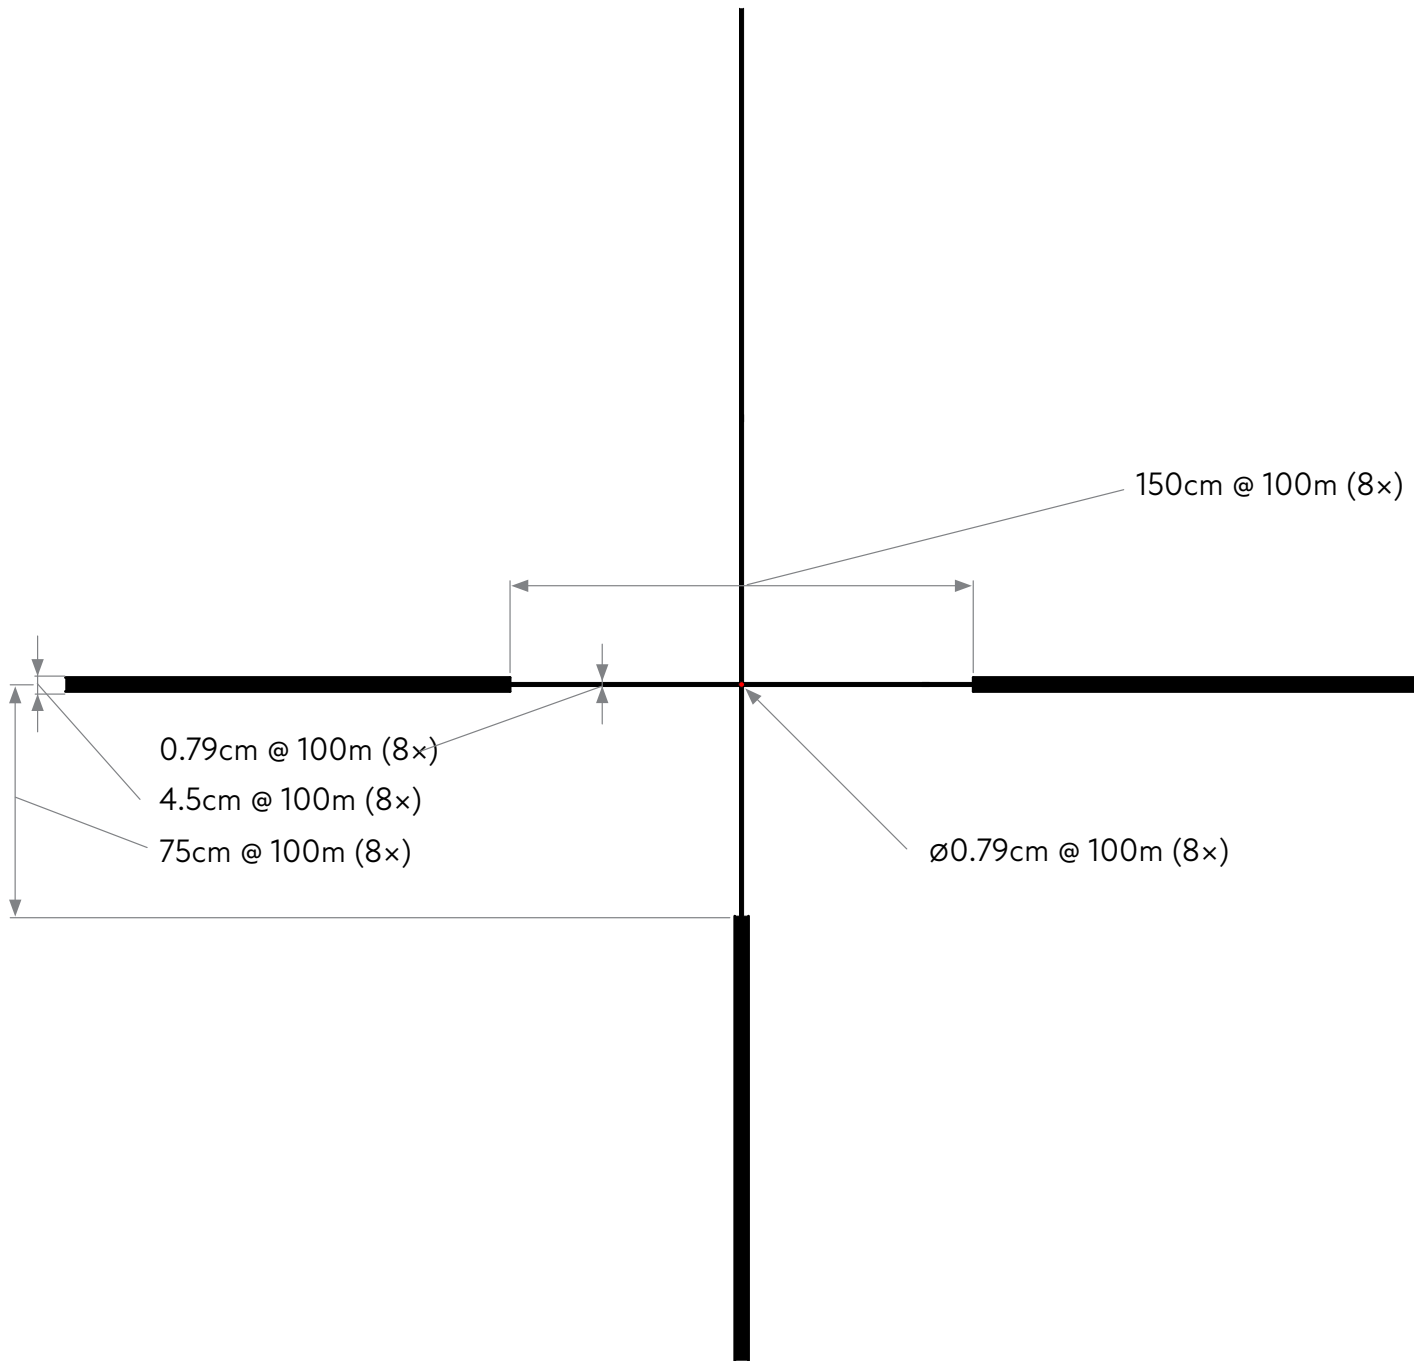

# 1.5-9x45

SKU DO-2466 with 2D (MOA)  
SKU DO-2467 with 4A S (MOA)  
SKU DO-2468 with 4A S (MRAD)

Length 323mm  
Weight 680g

Large exit pupil  
for fast target  
acquisition

Crisp image  
HD optics

Turrets	Capped
Magnification Range	1.5x – 9x
Objective Diameter	45mm
Reticle Position	2nd focal plane
Field of View @100m	25.4m – 4.2m
Exit Pupil Diameter	11 – 5mm
Eye Relief @1.5x	82 – 94mm
Eye Relief @9x	82 – 94mm
Diopter Setting Range	±3.0D
Illumination	Dot
Per Click	0.25MOA   0.1mrad
Elevation Adjustment	60MOA   22mrad
Windage Adjustment	60MOA   22mrad
Tube Diameter	30mm
Water Proof (N2)	0.3kg/cm <sup>2</sup>
Length	323mm
Weight	680g
Warranty	10 years

THE AIM IS OPTICAL PERFECTION

TITANIUM HD  
**1.5-9x45**

THE AIM IS OPTICAL PERFECTION

2D

THE AIM IS OPTICAL PERFECTION

4AS

THE AIM IS OPTICAL PERFECTION