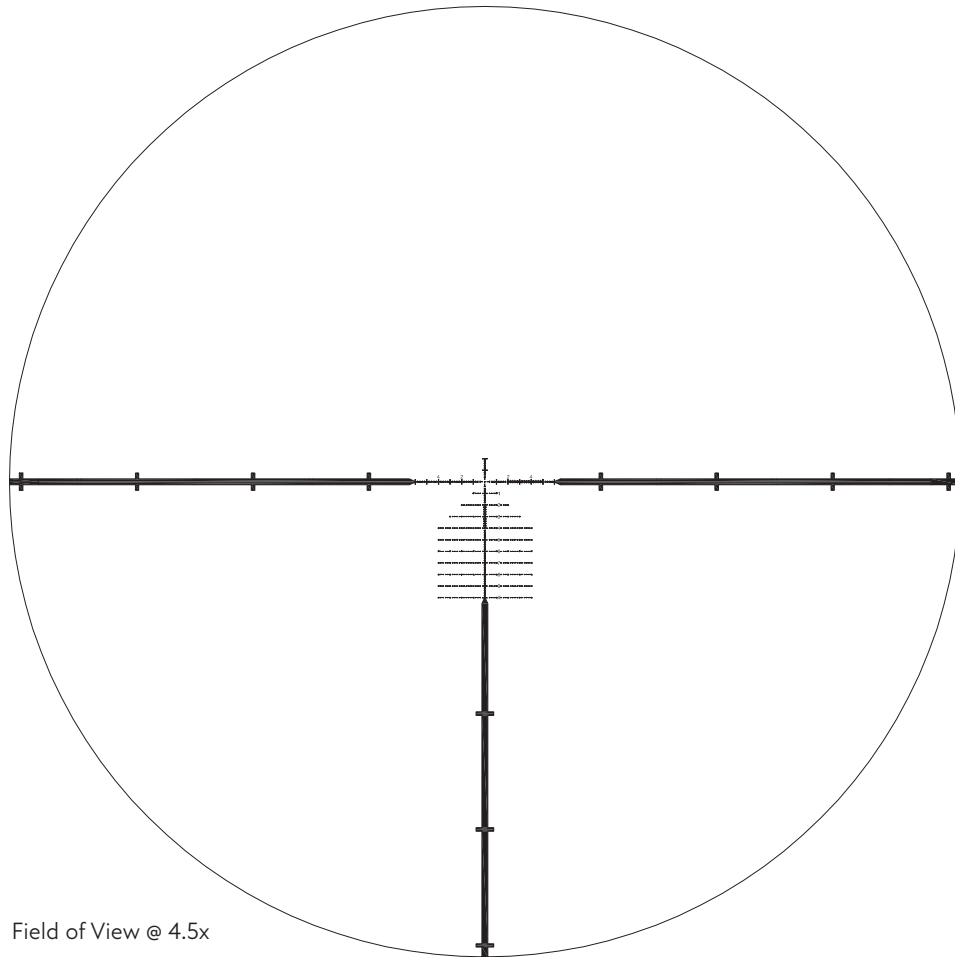

## SMR-1

The SMR-1 is a holdover reticle for longrange field and PRS-style shooters. The illuminated centre makes it also ideal for low-light hunting. It features an open top, a floating centre dot, 0.2mrad hash marks and an integrated free floating ruler with 0.1mrad hash marks for easier target measurement.

Field of View @ 4.5x

The holdover "Christmas tree" has 0.2 hash marks for distance and windage hold, the numbers for MRAD holdover are placed 1.2mrad on the right from centre to be easily spotted when counting holdover, but still far enough not to cover the target at the most critical parts of the reticle.

Field of View @ 30x