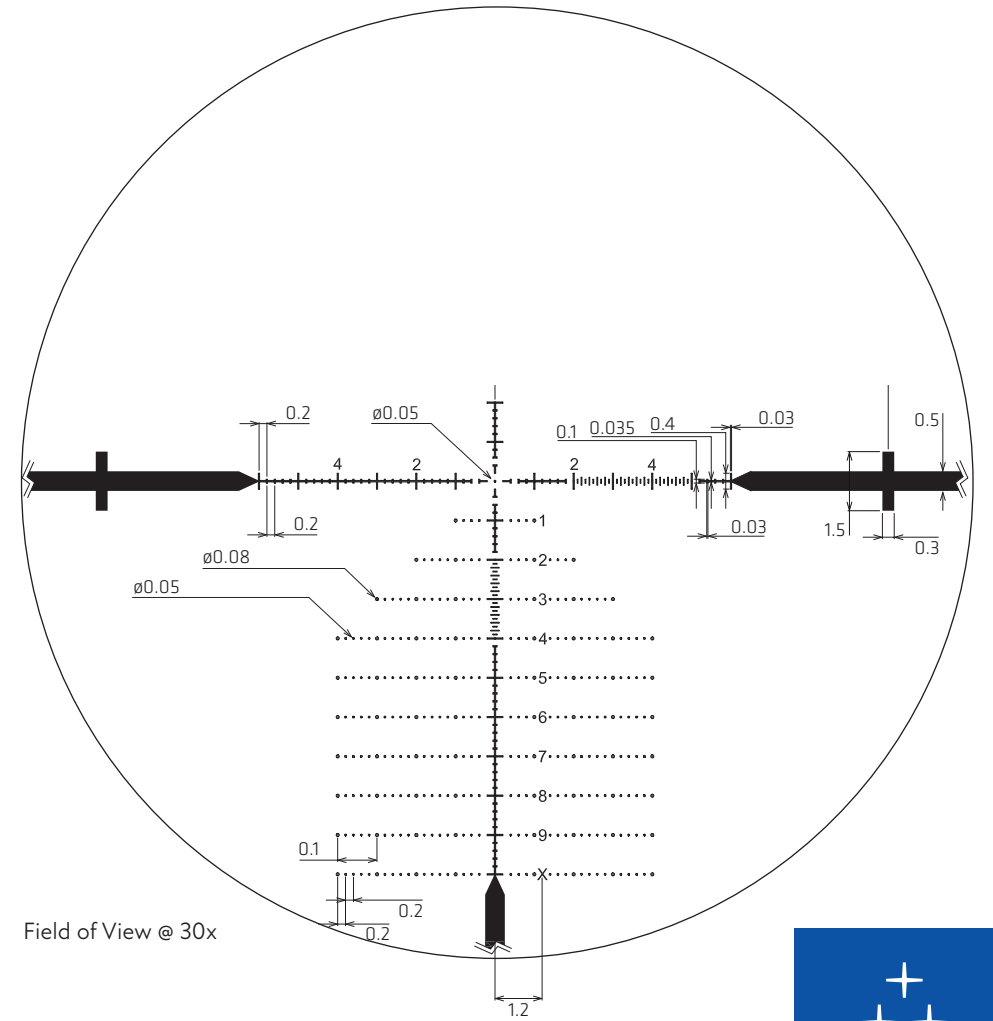

## SMR-1

The SMR-1 is a holdover reticle for longrange field and PRS-style shooters. The illuminated centre makes it also ideal for low-light hunting. It features an open top, a floating centre dot, 0.2mrad hash marks and an integrated free floating ruler with 0.1mrad hash marks for easier target measurement.

Field of View @ 4.5x

The holdover "Christmas tree" has 0.2 hash marks for distance and windage hold, the numbers for MRAD holdover are placed 1.2mrad on the right from centre to be easily spotted when counting holdover, but still far enough not to cover the target at the most critical parts of the reticle.

Field of View @ 30x